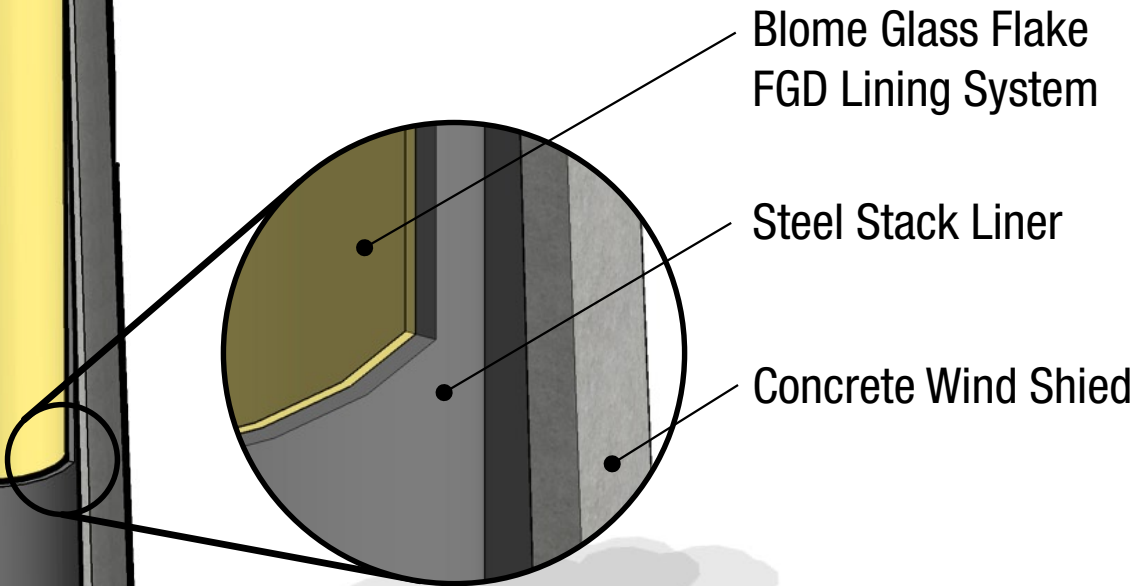

**A Name You Should
Know For FGD Linings**

Turn-key Stack Lining System

www.blome.com
1450 Hoff Industrial Dr.
O'Fallon, MO 63366
(636) 379-9119 x310 or 302